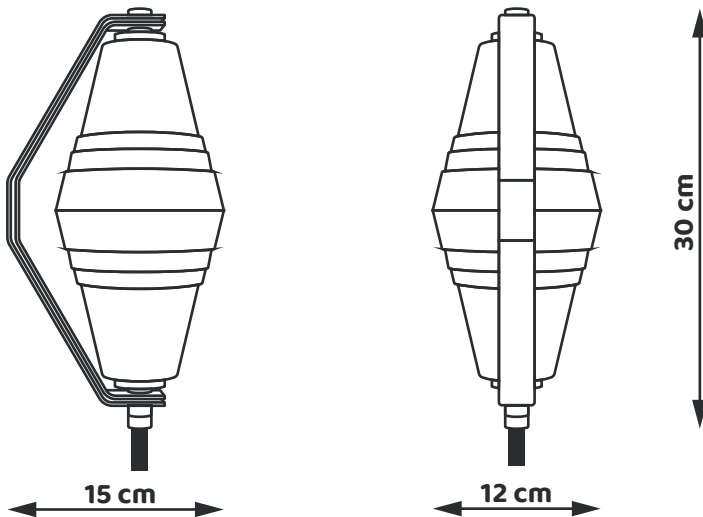

KAVOVA is a modular lamp. Its frame allows it to be used as a table lamp, wall lamp or pendant lamp.

TYPE	WALL AND TABLE LIGHT (LIMITED EDITION)
ENVIRONMENT	INDOOR
MATERIAAL	RECYCLED POLYPROPYLEEN
WHEIGHT	500 GR
VOLTAGE	230 V
WATT	MAX 4,5W
LIGHT SOURCE	E14 LED 440 LUMEN
COLOURS	Due to the recycled nature of our plastic material, no two products will have an identical colour.
ORIGIN	BELGIUM, DEINZE 9800
CARE	Please ensure that the plastic never comes into contact with acetone or other chemical cleaners. Regular dusting is recommended.