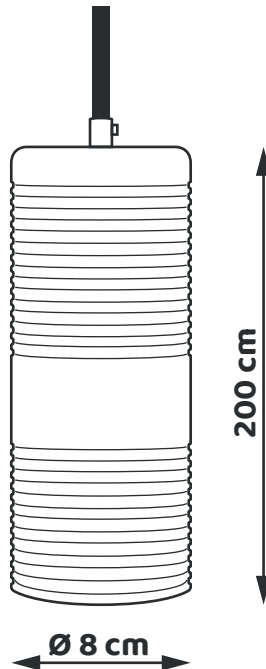

TUIL

TUIL is a hanglight set off from a can, the can is used as a mould. The product brings the iconic schape of a can in a new light.

The pendant lights add atmosphere with their simple and playful shape and texture.

TYPE	HANGLIGHT
ENVIRONMENT	INDOOR
MATERIAAL	RECYCLED POLYPROPYLEEN
WHEIGHT	250 GR
VOLTAGE	230 V
WATT	MAX 4,2 W
LIGHT SOURCE	G9 LED 470 LUMEN
COLOURS	Due to the recycled nature of our plastic material, no two products will have an identical colour.
ORIGIN	BELGIUM, DEINZE 9800
CARE	Please ensure that the plastic never comes into contact with acetone or other chemical cleaners. Regular dusting is recommended.

Standard dimensions:

Cans come in many sizes,
Therefore it is possible to get TUIL
in other dimensions on request

LED IP20 CE

By Pepijn De Greef